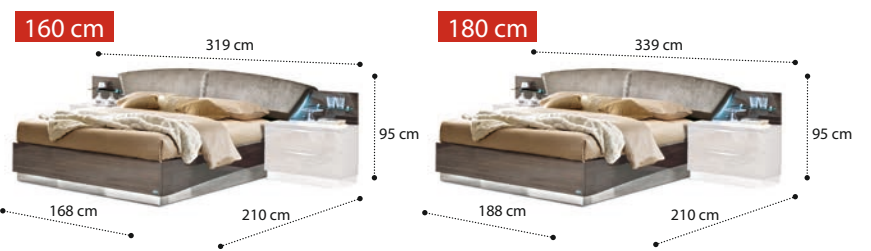

LETTO DROP 160 - 180

Frame and mattress are not included

Letto DROP 160x200 DROP bed 160x200 Кровать DROP 160x200 Letto DROP 180x200 DROP bed 180x200 Кровать DROP 180x200

SILVER BIRCH 136LET.28PL € 909 136LET.30PL € 921